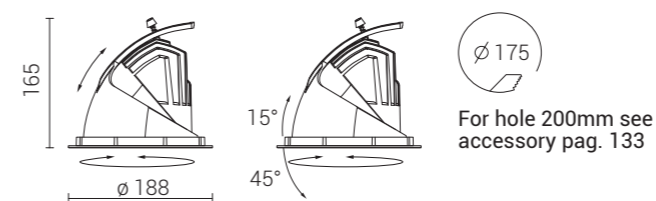

HALL LED PROFLEX Fashion

OPTIC

Internal aluminum reflectors.
10°, 20°, 40° and 70° beam angles.
CUT OFF > 30°.

- Optimized light spectrum for perfect fashion presentation
- LED-solution with uniquely brilliant colour impression
- Warm, thrilling colours with a high saturation combined with a pure and shiny white

COD		lm
38AS32F10	32,5W 10° 3250K	2000
38AS32F20	32,5W 20° 3250K	2000
38AS32F40	32,5W 40° 3250K	2000
38AS32F70	32,5W 70° 3250K	2000
38AS43F10	43W 10° 3250K	3000
38AS43F20	43W 20° 3250K	3000
38AS43F40	43W 40° 3250K	3000
38AS43F70	43W 70° 3250K	3000