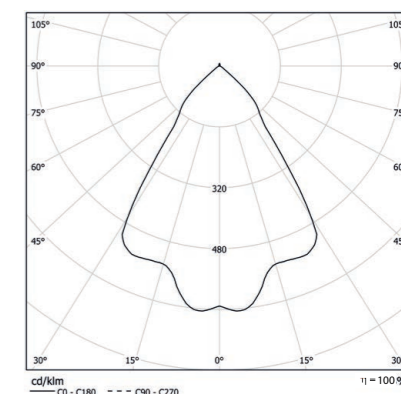

HALL LED PROFLEX Food

OPTIC

Internal aluminum reflectors.
10°, 20°, 40° and 70° beam angles.
CUT OFF > 30°.

LED module projected for specify food applications:
GOLD (~ 2700 K): The brown shades let bread and pastries appear crispy.
GOLD + (~ 2400 K): The brown shades appear crisper. Colour shades are stronger as GOLD.
MEAT +: The red tones of the meat are noticeably stronger.
FRESH MEAT: A presentation of fresh and juicy meats is guaranteed. White elements remain white.

COD		lm
38AS43G10	43W 10° GOLD	3150
38AS43G20	43W 20° GOLD	3150
38AS43G40	43W 40° GOLD	3150
38AS43G70	43W 70° GOLD	3150
38AS43GP10	43W 10° GOLD PLUS	2330
38AS43GP20	43W 20° GOLD PLUS	2330
38AS43GP40	43W 40° GOLD PLUS	2330
38AS43GP70	43W 70° GOLD PLUS	2330
38AS43MP10	43W 10° MEAT PLUS	2000
38AS43MP20	43W 20° MEAT PLUS	2000
38AS43MP40	43W 40° MEAT PLUS	2000
38AS43MP70	43W 70° MEAT PLUS	2000
38AS43FM10	43W 10° FRESH MEAT	2100
38AS43FM20	43W 20° FRESH MEAT	2100
38AS43FM40	43W 40° FRESH MEAT	2100
38AS43FM70	43W 70° FRESH MEAT	2100

IP 44 A

HALL LED PROFLEX Fashion

OPTIC

Internal aluminum reflectors.
10°, 20°, 40° and 70° beam angles.
CUT OFF > 30°.

- Optimized light spectrum for perfect fashion presentation
- LED-solution with uniquely brilliant colour impression
- Warm, thrilling colours with a high saturation combined with a pure and shiny white

COD		lm
38AS32F10	32,5W 10° 3250K	2000
38AS32F20	32,5W 20° 3250K	2000
38AS32F40	32,5W 40° 3250K	2000
38AS32F70	32,5W 70° 3250K	2000
38AS43F10	43W 10° 3250K	3000
38AS43F20	43W 20° 3250K	3000
38AS43F40	43W 40° 3250K	3000
38AS43F70	43W 70° 3250K	3000

IP 44 A

ACCESSORIES

Ring frame adaptor for hole 200mm.
ARF200M: for Medium and Medium Premium version
ARF200: for Proflex and Proflex Premium/Food/Fashion version