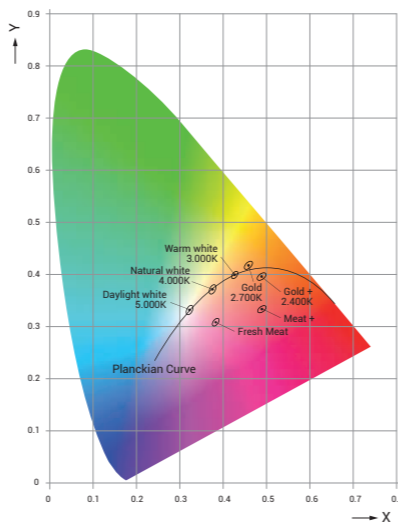

HALL LED PROFLEX Food

OPTIC

Internal aluminum reflectors.
10°, 20°, 40° and 70° beam angles.
CUT OFF > 30°.

LED module projected for specify food applications:
GOLD (~ 2700 K): The brown shades let bread and pastries appear crispy.
GOLD + (~ 2400 K): The brown shades appear crisper. Colour shades are stronger as GOLD.
MEAT +: The red tones of the meat are noticeably stronger.
FRESH MEAT: A presentation of fresh and juicy meats is guaranteed. White elements remain white.

COD		lm
38AS43G10	43W 10° GOLD	3150
38AS43G20	43W 20° GOLD	3150
38AS43G40	43W 40° GOLD	3150
38AS43G70	43W 70° GOLD	3150
38AS43GP10	43W 10° GOLD PLUS	2330
38AS43GP20	43W 20° GOLD PLUS	2330
38AS43GP40	43W 40° GOLD PLUS	2330
38AS43GP70	43W 70° GOLD PLUS	2330
38AS43MP10	43W 10° MEAT PLUS	2000
38AS43MP20	43W 20° MEAT PLUS	2000
38AS43MP40	43W 40° MEAT PLUS	2000
38AS43MP70	43W 70° MEAT PLUS	2000
38AS43FM10	43W 10° FRESH MEAT	2100
38AS43FM20	43W 20° FRESH MEAT	2100
38AS43FM40	43W 40° FRESH MEAT	2100
38AS43FM70	43W 70° FRESH MEAT	2100

IP 44 A

HALL LED PROFLEX Fashion

OPTIC

Internal aluminum reflectors.
10°, 20°, 40° and 70° beam angles.
CUT OFF > 30°.

- Optimized light spectrum for perfect fashion presentation
- LED-solution with uniquely brilliant colour impression
- Warm, thrilling colours with a high saturation combined with a pure and shiny white

COD		lm
38AS32F10	32,5W 10° 3250K	2000
38AS32F20	32,5W 20° 3250K	2000
38AS32F40	32,5W 40° 3250K	2000
38AS32F70	32,5W 70° 3250K	2000
38AS43F10	43W 10° 3250K	3000
38AS43F20	43W 20° 3250K	3000
38AS43F40	43W 40° 3250K	3000
38AS43F70	43W 70° 3250K	3000

IP 44 A

ACCESSORIES

Ring frame adaptor for hole 200mm.
ARF200M: for Medium and Medium Premium version
ARF200: for Proflex and Proflex Premium/Food/Fashion version