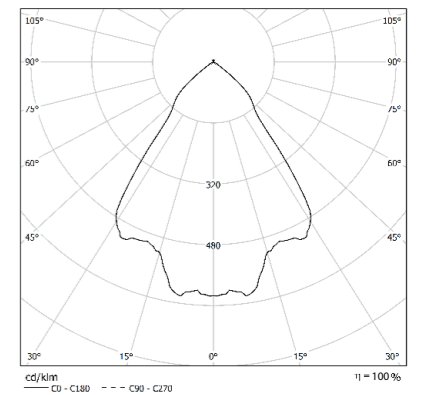

HALL LED PROFLEX SMALL

OPTIC

Internal aluminum reflectors.
10°, 20°, 40° and 70° beam angles.
CUT OFF > 30°.

COD		lm
38AS18L410S	18W 10° 4000K	1832
38AS18L420S	18W 20° 4000K	1832
38AS18L440S	18W 40° 4000K	1832
38AS18L470S	18W 70° 4000K	1832

COD		lm
38AS18L310S	18W 10° 3000K	1785
38AS18L320S	18W 20° 3000K	1785
38AS18L340S	18W 40° 3000K	1785
38AS18L370S	18W 70° 3000K	1785

IP 44 **A**

HALL LED PROFLEX SMALL Premium - CRI > 90

OPTIC

Internal aluminum reflectors.
10°, 20°, 40° and 70° beam angles.
CUT OFF > 30°.

COD		lm
38AS18L410S90	18W 10° 4000K	1783
38AS18L420S90	18W 20° 4000K	1783
38AS18L440S90	18W 40° 4000K	1783
38AS18L470S90	18W 70° 4000K	1783

COD		lm
38AS18L310S90	18W 10° 3000K	1702
38AS18L320S90	18W 20° 3000K	1702
38AS18L340S90	18W 40° 3000K	1702
38AS18L370S90	18W 70° 3000K	1702

IP 44 **A***