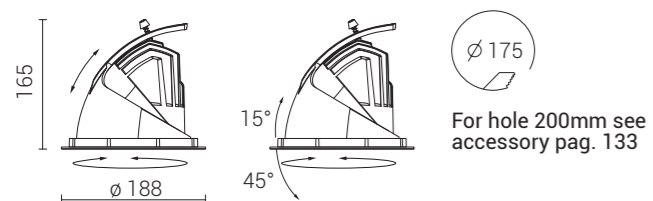

HALL LED PROFLEX Food

OPTIC

Internal aluminum reflectors.
10°, 20°, 40° and 70° beam angles.
CUT OFF > 30°.

LED module projected for specify food applications:
GOLD (~ 2700 K): The brown shades let bread and pastries appear crispy.
GOLD + (~ 2400 K): The brown shades appear crisper. Colour shades are stronger as GOLD.
MEAT +: The red tones of the meat are noticeably stronger.
FRESH MEAT: A presentation of fresh and juicy meats is guaranteed. White elements remain white.

COD		lm
38AS43G10	43W 10° GOLD	3150
38AS43G20	43W 20° GOLD	3150
38AS43G40	43W 40° GOLD	3150
38AS43G70	43W 70° GOLD	3150
38AS43GP10	43W 10° GOLD PLUS	2330
38AS43GP20	43W 20° GOLD PLUS	2330
38AS43GP40	43W 40° GOLD PLUS	2330
38AS43GP70	43W 70° GOLD PLUS	2330
38AS43MP10	43W 10° MEAT PLUS	2000
38AS43MP20	43W 20° MEAT PLUS	2000
38AS43MP40	43W 40° MEAT PLUS	2000
38AS43MP70	43W 70° MEAT PLUS	2000
38AS43FM10	43W 10° FRESH MEAT	2100
38AS43FM20	43W 20° FRESH MEAT	2100
38AS43FM40	43W 40° FRESH MEAT	2100
38AS43FM70	43W 70° FRESH MEAT	2100