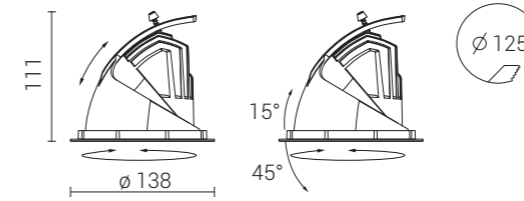

HALL LED PROFLEX SMALL Premium - CRI > 90

OPTIC

Internal aluminum reflectors.
10°, 20°, 40° and 70° beam angles.
CUT OFF > 30°.

COD		lm
38AS18L410S90	18W 10° 4000K	1783
38AS18L420S90	18W 20° 4000K	1783
38AS18L440S90	18W 40° 4000K	1783
38AS18L470S90	18W 70° 4000K	1783

COD		lm
38AS18L310S90	18W 10° 3000K	1702
38AS18L320S90	18W 20° 3000K	1702
38AS18L340S90	18W 40° 3000K	1702
38AS18L370S90	18W 70° 3000K	1702