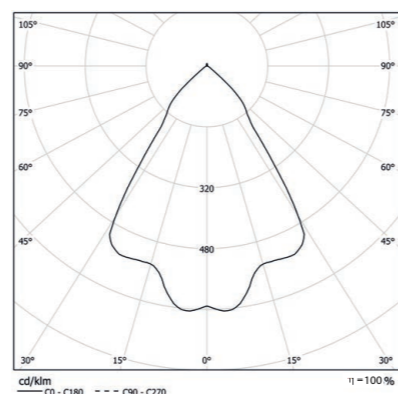

HALL LED PROFLEX Food

OPTIC

Internal aluminum reflectors.
10°, 20°, 40° and 70° beam angles.
CUT OFF > 30°.

LED module projected for specify food applications:
GOLD (~ 2700 K): The brown shades let bread and pastries appear crispy.
GOLD + (~ 2400 K): The brown shades appear crisper. Colour shades are stronger as GOLD.
MEAT +: The red tones of the meat are noticeably stronger.
FRESH MEAT: A presentation of fresh and juicy meats is guaranteed. White elements remain white.

COD		lm
38AS43G10	43W 10° GOLD	3150
38AS43G20	43W 20° GOLD	3150
38AS43G40	43W 40° GOLD	3150
38AS43G70	43W 70° GOLD	3150
38AS43GP10	43W 10° GOLD PLUS	2330
38AS43GP20	43W 20° GOLD PLUS	2330
38AS43GP40	43W 40° GOLD PLUS	2330
38AS43GP70	43W 70° GOLD PLUS	2330
38AS43MP10	43W 10° MEAT PLUS	2000
38AS43MP20	43W 20° MEAT PLUS	2000
38AS43MP40	43W 40° MEAT PLUS	2000
38AS43MP70	43W 70° MEAT PLUS	2000
38AS43FM10	43W 10° FRESH MEAT	2100
38AS43FM20	43W 20° FRESH MEAT	2100
38AS43FM40	43W 40° FRESH MEAT	2100
38AS43FM70	43W 70° FRESH MEAT	2100

IP 44 A

HALL LED PROFLEX Fashion

OPTIC

Internal aluminum reflectors.
10°, 20°, 40° and 70° beam angles.
CUT OFF > 30°.

- Optimized light spectrum for perfect fashion presentation
- LED-solution with uniquely brilliant colour impression
- Warm, thrilling colours with a high saturation combined with a pure and shiny white

COD		lm
38AS32F10	32,5W 10° 3250K	2000
38AS32F20	32,5W 20° 3250K	2000
38AS32F40	32,5W 40° 3250K	2000
38AS32F70	32,5W 70° 3250K	2000
38AS43F10	43W 10° 3250K	3000
38AS43F20	43W 20° 3250K	3000
38AS43F40	43W 40° 3250K	3000
38AS43F70	43W 70° 3250K	3000

IP 44 A

ACCESSORIES

Ring frame adaptor for hole 200mm.
ARF200M: for Medium and Medium Premium version
ARF200: for Proflex and Proflex Premium/Food/Fashion version