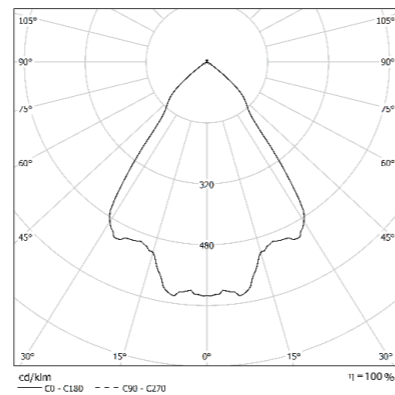

HALL LED PROFLEX SMALL

OPTIC

Internal aluminum reflectors.
10°, 20°, 40° and 70° beam angles.
CUT OFF > 30°.

COD		lm
38AS18L410S	18W 10° 4000K	1832
38AS18L420S	18W 20° 4000K	1832
38AS18L440S	18W 40° 4000K	1832
38AS18L470S	18W 70° 4000K	1832

COD		lm
38AS18L310S	18W 10° 3000K	1785
38AS18L320S	18W 20° 3000K	1785
38AS18L340S	18W 40° 3000K	1785
38AS18L370S	18W 70° 3000K	1785

IP 44 **A**

HALL LED PROFLEX SMALL Premium - CRI > 90

OPTIC

Internal aluminum reflectors.
10°, 20°, 40° and 70° beam angles.
CUT OFF > 30°.

COD		lm
38AS18L410S90	18W 10° 4000K	1783
38AS18L420S90	18W 20° 4000K	1783
38AS18L440S90	18W 40° 4000K	1783
38AS18L470S90	18W 70° 4000K	1783

COD		lm
38AS18L310S90	18W 10° 3000K	1702
38AS18L320S90	18W 20° 3000K	1702
38AS18L340S90	18W 40° 3000K	1702
38AS18L370S90	18W 70° 3000K	1702

IP 44 **A***