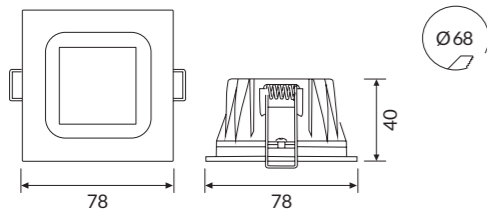

VERSIONS

BOX LED MINI
BOX LED SMALL
BOX LED MEDIUM

/ 8 2

BOX LED MINI

OPTIC

Internal polycarbonate reflector and opal microprism polycarbonate diffuser. CUT OFF > 20°.

IP44 A

COLOUR TEMPERATURE //

/ 8 4

BOX LED MEDIUM

TECHNICAL NOTE

CIRCULAR CUT-OUT DIMENSIONS

OPTIC

Internal polycarbonate reflector and opal microprism polycarbonate diffuser. CUT OFF > 20°.

IP44 A

Light Bulb Icon	Ø (mm)
7W - 10W	68
20W - 28W	125
20W - 32W - 48W	175