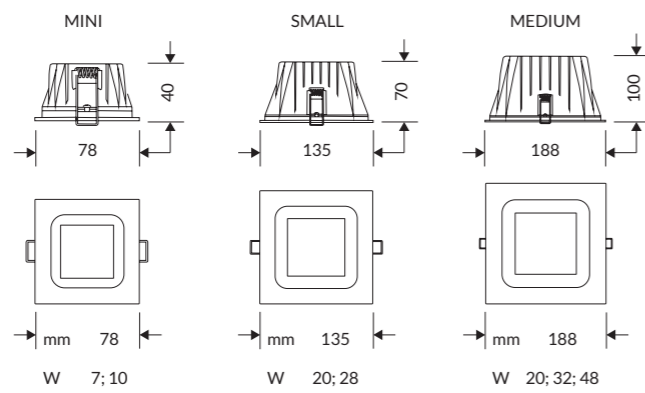

/ 7 8

BOX LED

7 9 /

BOX LED

Design ESSE-CI

η >100 lm/W

CRI >80

IP 44

UGR <19

LAREN