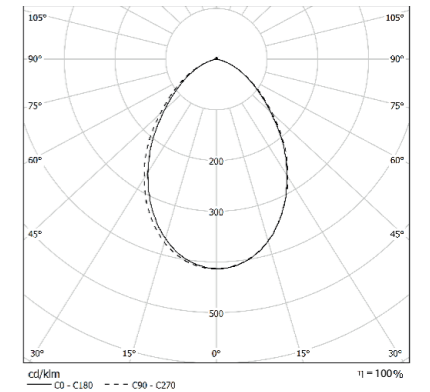

OPTIC

Internal polycarbonate reflector and opal microprism polycarbonate diffuser. CUT OFF > 20°.

IP44 A