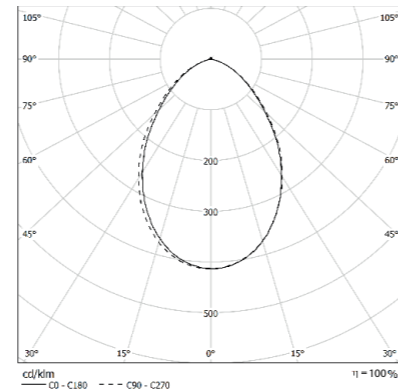

OPTIC

Internal polycarbonate reflector and opal microprism polycarbonate diffuser. CUT OFF > 20°.

IP44 A

COLOUR TEMPERATURE //

4 0 0 0 K

COD		lm
44MP7L4	7W 4000K	758
44MP10L4	10W 4000K	1030

3 0 0 0 K

COD		lm
44MP7L3	7W 3000K	738
44MP10L3	10W 3000K	1000

BOX LED

8 3 /