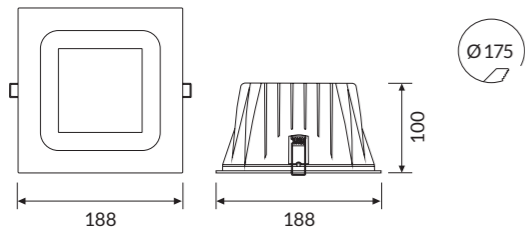

/ 8 4

BOX LED MEDIUM

TECHNICAL NOTE

CIRCULAR CUT-OUT DIMENSIONS

OPTIC

Internal polycarbonate reflector and opal microprism polycarbonate diffuser. CUT OFF > 20°.

IP44 A

Light Bulb Icon	Ø (mm)
7W - 10W	68
20W - 28W	125
20W - 32W - 48W	175