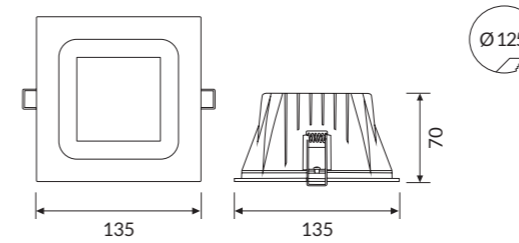

OPTIC

Internal polycarbonate reflector and opal microprism polycarbonate diffuser. CUT OFF > 20°.

IP44 A